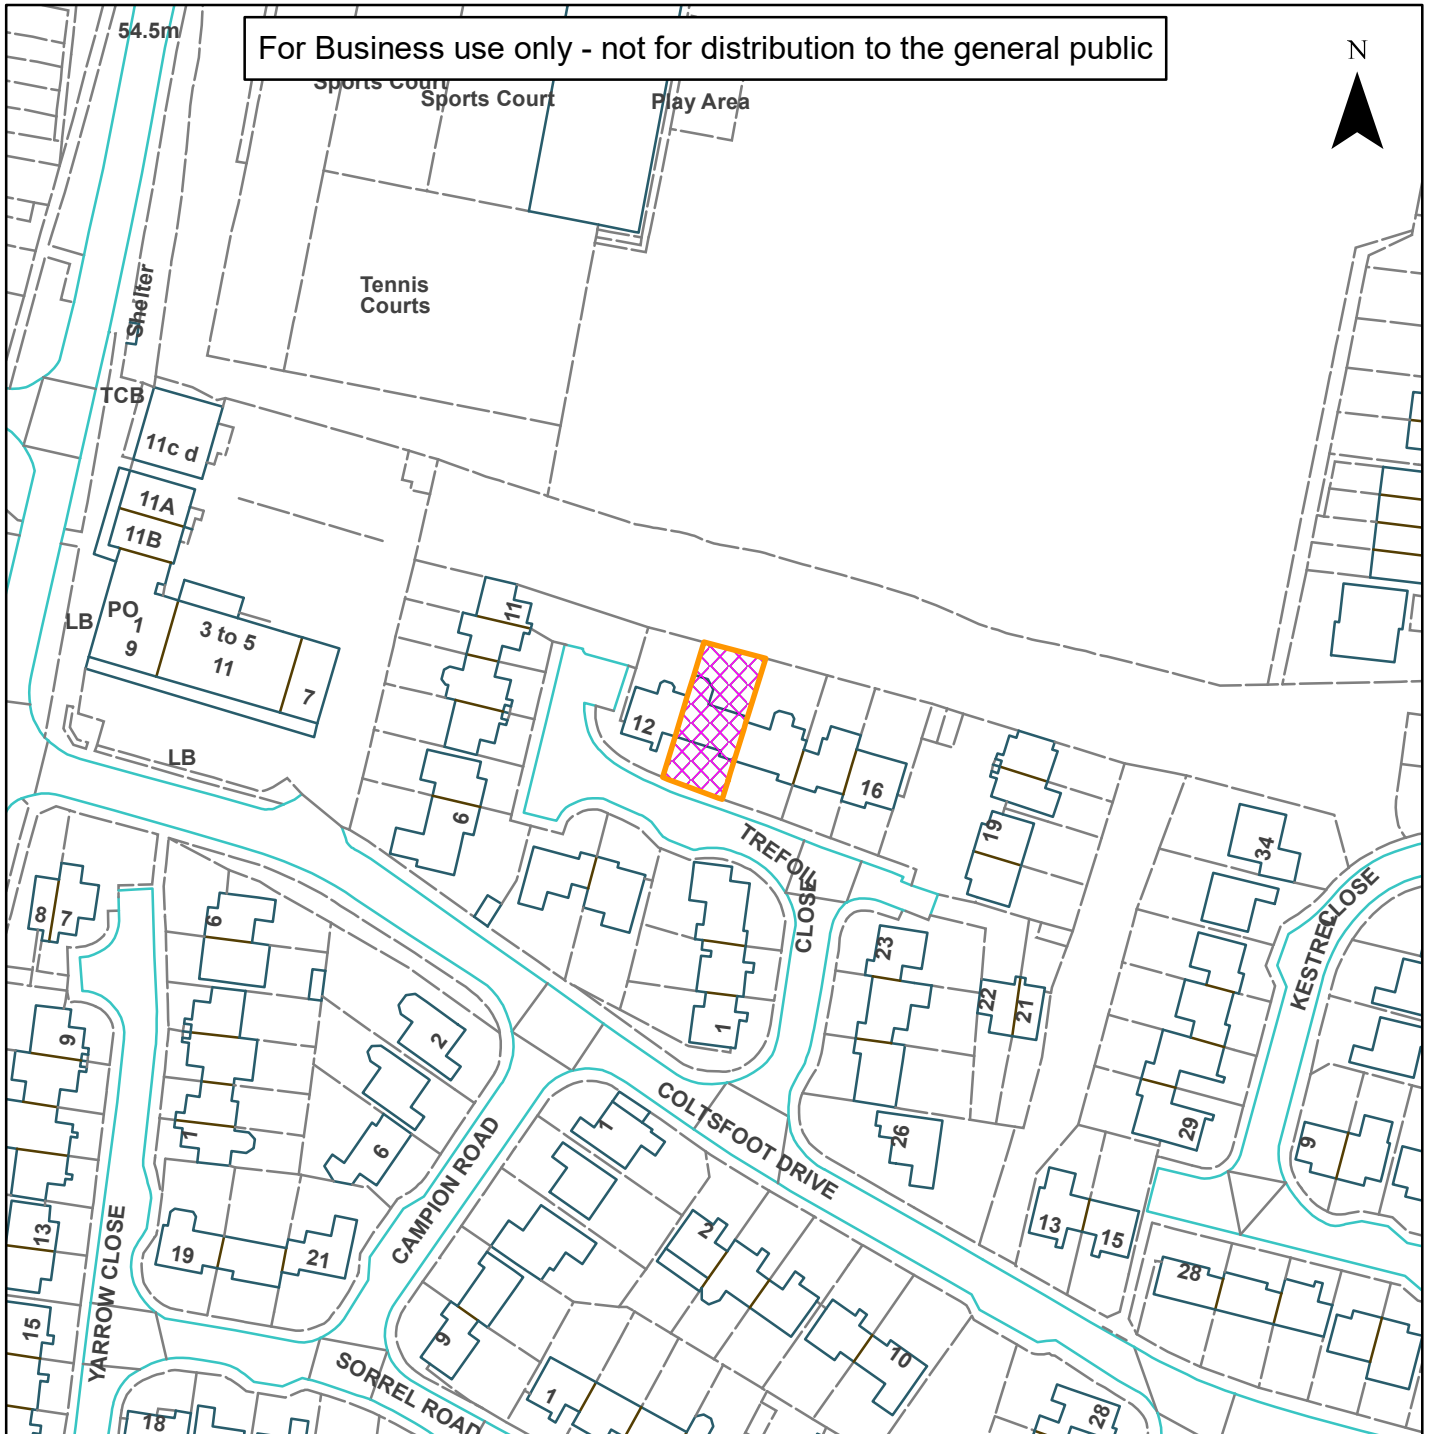

## Horsham District Council

13 Trefoil Close, Horsham, West Sussex, RH12 5FQ

Reproduced by permission of Ordnance Survey map on behalf of HMSO. © Crown copyright and database rights (2019). Ordnance Survey Licence.100023865